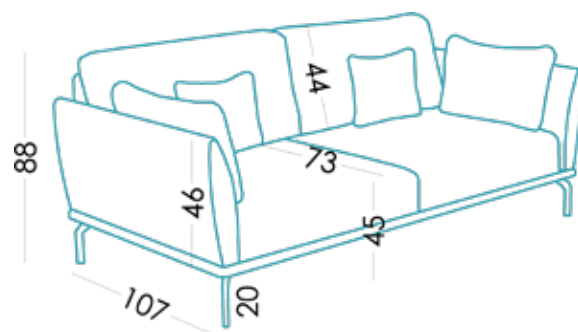

Packaging

Packaging made up of shrink wrap and edge protectors.

The packaging comes along with the design. We always optimize it, so that it takes up as little space as possible and it is easy to carry it, avoiding the use of unnecessary packing material.